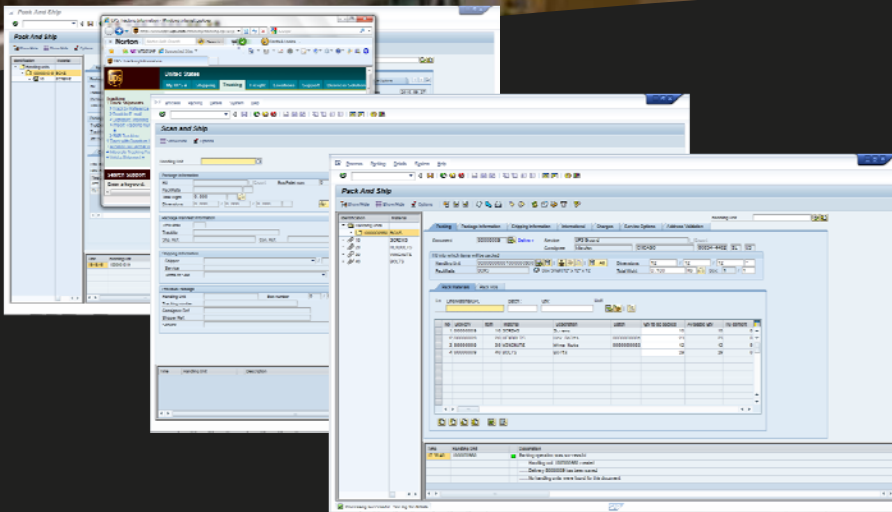

The “Power of ProShip and SAP Combined”

It's about...SPEED, COMPLIANCE, SUPPORT & SAP

- Tested and certified by SAP
- Seamlessly integrated in SAP Landscape
- Uses Core SAP shipping functions and objects

SAP® Certified
Integration with SAP Applications

Compatible

UPS Ready

Best Way Technologies, the developers of ProShip, has partnered with SAP building a “SAP Certified” multi-carrier parcel/LTL shipping solution.

The **ProShip Autobahn** solution is exactly what SAP customers are looking for, an integrated shipping solution to manage parcel shipping directly from the SAP Landscape.

- Seamlessly integrates the “Power of ProShip” with core SAP functionality.
- Fully developed in the native SAP program language (ABAP) and to SAP “Best Practices”.
- While business functions are being processed in SAP all parcel carrier compliance, output and manifesting are handled within the **ProShip Server**.
- **ProShip Server** enjoys the status of holding the **most carrier certifications**, being the **fastest Tier 1 rating and shipping engine** and supported by a **best of class support** center.
- In addition to using **ProShip Autobahn**, users may also access shipping transactions via ProShip Office (browser) and ProShip Velocity (rich client interface).

Part of the SPSI Family
of Companies...

“Complete packing and shipping application with the best carrier rating engines in the industry”

ProShip Autobahn:

- Works with standard SAP business objects such as deliveries, shipments and handling units which makes training a breeze.
- Designed for efficient implementation generating a quick return on investment.
- Has done the heavy lifting for you but if you still need customization, no problem. SAP customers have the option of leveraging their own ABAP expertise or utilizing our SAP shipping expertise as needed.
- Allows for packing, shipping, rate shopping, tracking and more all from within SAP.